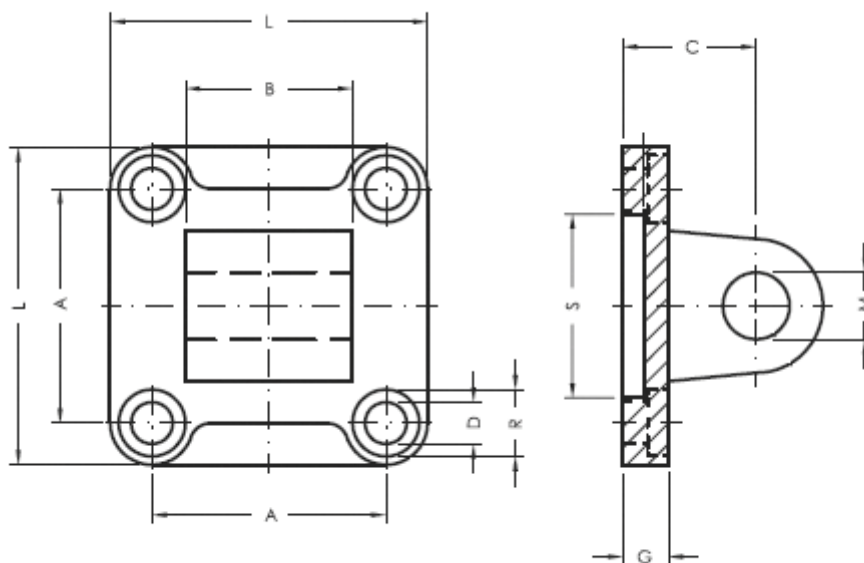

Article number: 587000480

Description: Male hinge MP40004/80  
for 80 mm cylinder

## Measures

A	= 72.0	R = 18
B	= 50	
Countersunk screw	= 36	
Cylinder size	= 80	
D	= 11.0	
G	= 14	
L	= 95	
M	= 16	